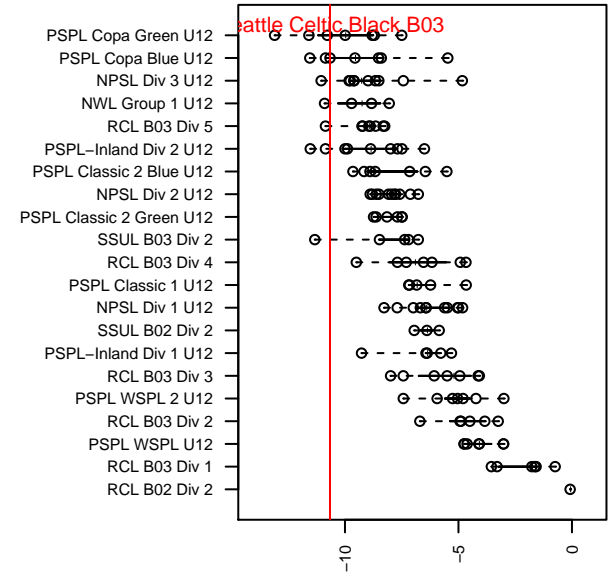

Seattle Celtic Black B03

Seattle Celtic
Seattle, WA
B03 total strength=183
attack=0.19 defense=0.07
fall league = PSPL Copa Blue U12
spr league = Spr PSPL Copa U12

alt names used:
Seattle Celtic B03 Black
Seattle Celtic B03 Black
Seattle Celtic B03 Black

Venues played:
2015 Xtreme Cup BU12 Bronze
2015 PSPL Copa Blue U12
2015 Spr PSPL Copa U12

**attack and defense variance (black dot)
relative to other teams
and top 10 in region**

**attack and defense rating
relative to others at age
and all opponents in last 13 months**