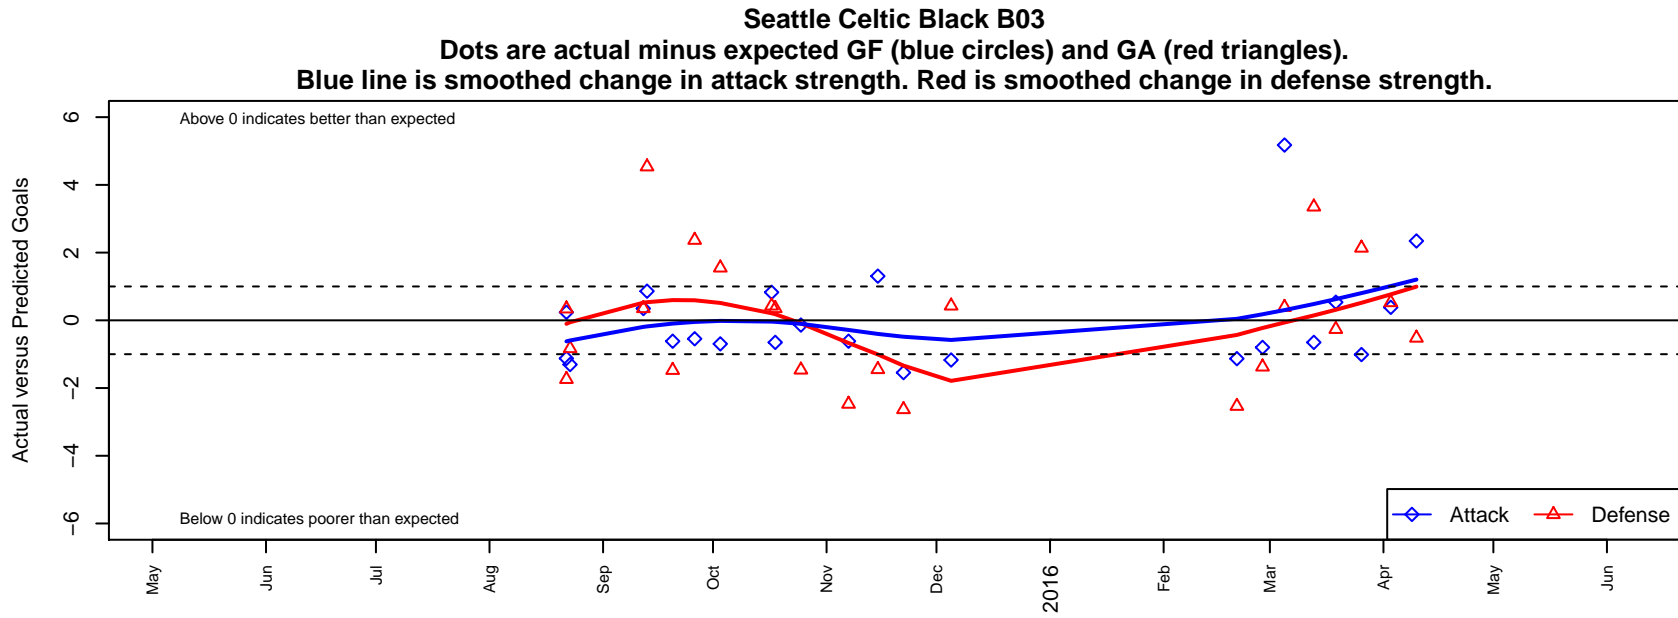

Seattle Celtic Black B03

Seattle Celtic
Seattle, WA
B03 total strength=183
attack=0.19 defense=0.07
fall league = PSPL Copa Blue U12
spr league = Spr PSPL Copa U12

alt names used:
Seattle Celtic B03 Black
Seattle Celtic B03 Black
Seattle Celtic B03 Black

Venues played:
2015 Xtreme Cup BU12 Bronze
2015 PSPL Copa Blue U12
2015 Spr PSPL Copa U12

**attack and defense variance (black dot)
relative to other teams
and top 10 in region**

**attack and defense rating
relative to others at age
and all opponents in last 13 months**